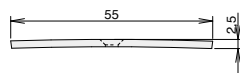

DIMENSIONS

Niro 164

Niro 365

Niro 288

Niro 513

Alu 090

Alu 253

DIMENSIONS

Alu 088

Alu 277

Alu 308

Alu 278

Alu 217

Alu 496

| TECHNICAL DATA | Niro | Alu |
|-----------------------|--|------------|
| Application | at the threshold of doorsets | |
| Material | stainless steel | aluminium |
| Fixing | bonded with adhesive or fixed with screws (not supplied) | |