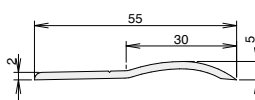

DIMENSIONS

Niro 164

Niro 365

Niro 288

Niro 513

Alu 090

Alu 253

DIMENSIONS

Alu 088

Alu 277

Alu 308

Alu 278

Alu 217

Alu 496

| TECHNICAL DATA | Niro | Alu |
|-----------------------|--|------------|
| Application | at the threshold of doorsets | |
| Material | stainless steel | aluminium |
| Fixing | bonded with adhesive or fixed with screws (not supplied) | |

| ART.NO. | Niro 164 | Niro 365 | Niro 288 | Niro 513 |
|----------------|-----------------|-----------------|-----------------|-----------------|
| | 3-107 | 3-135 | 3-103 | 3-150 |
| | Alu 090 | Alu 253 | Alu 088 | Alu 277 |
| | 3-111 | 3-114 | 3-117 | 3-104 |
| | Alu 308 | Alu 278 | Alu 217 | Alu 496 |
| | 3-120 | 3-108 | 3-100 | 3-152 |