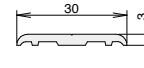

DIMENSIONS

Niro 164

Niro 365

Niro 288

Niro 513

Alu 090

Alu 253

DIMENSIONS

Alu 088

Alu 277

Alu 308

Alu 278

Alu 217

Alu 496

| TECHNICAL DATA | Niro | Alu |
|-----------------------|--|------------|
| Application | at the threshold of doorsets | |
| Material | stainless steel | aluminium |
| Fixing | bonded with adhesive or fixed with screws (not supplied) | |