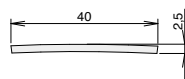

Thresholds

- / recommended for optimal acoustic performance
- / range of options for use with both carpets and tiled floors
- / low profile, suitable for disabled access
- / stainless steel (Niro) or aluminium (Alu) profiles supplied with protective film

DIMENSIONS

Niro 164

Niro 365

Niro 288

Niro 513

Alu 090

Alu 253

DIMENSIONS

Alu 088

Alu 277

Alu 308

Alu 278

Alu 217

Alu 496

| TECHNICAL DATA | Niro | Alu |
|-----------------------|--|------------|
| Application | at the threshold of doorsets | |
| Material | stainless steel | aluminium |
| Fixing | bonded with adhesive or fixed with screws (not supplied) | |