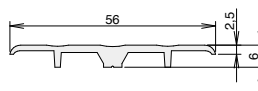

DIMENSIONS

Niro 164

Niro 365

Niro 288

Niro 513

Alu 090

Alu 253

DIMENSIONS

Alu 088

Alu 277

Alu 308

Alu 278

Alu 217

Alu 496

| TECHNICAL DATA | Niro | Alu |
|-----------------------|--|------------|
| Application | at the threshold of doorsets | |
| Material | stainless steel | aluminium |
| Fixing | bonded with adhesive or fixed with screws (not supplied) | |