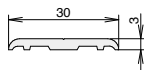

DIMENSIONS

Niro 164

Niro 365

Niro 288

Niro 513

Alu 090

Alu 253

DIMENSIONS

Alu 088

Alu 277

Alu 308

Alu 278

Alu 217

Alu 496

| TECHNICAL DATA | Niro | Alu |
|-----------------------|--|------------|
| Application | at the threshold of doorsets | |
| Material | stainless steel | aluminium |
| Fixing | bonded with adhesive or fixed with screws (not supplied) | |

| ART.NO. | Niro 164 | Niro 365 | Niro 288 | Niro 513 |
|----------------|-----------------|-----------------|-----------------|-----------------|
| | 3-107 | 3-135 | 3-103 | 3-150 |
| | Alu 090 | Alu 253 | Alu 088 | Alu 277 |
| | 3-111 | 3-114 | 3-117 | 3-104 |
| | Alu 308 | Alu 278 | Alu 217 | Alu 496 |
| | 3-120 | 3-108 | 3-100 | 3-152 |