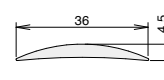

DIMENSIONS

Niro 164

Niro 365

Niro 288

Niro 513

Alu 090

Alu 253

DIMENSIONS

Alu 088

Alu 277

Alu 308

Alu 278

Alu 217

Alu 496

| TECHNICAL DATA | Niro | Alu |
|-----------------------|--|------------|
| Application | at the threshold of doorsets | |
| Material | stainless steel | aluminium |
| Fixing | bonded with adhesive or fixed with screws (not supplied) | |