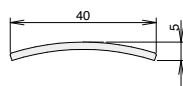

Thresholds

- / recommended for optimal acoustic performance
- / range of options for use with both carpets and tiled floors
- / low profile, suitable for disabled access
- / stainless steel (Niro) or aluminium (Alu) profiles supplied with protective film

DIMENSIONS

Niro 164

Niro 365

Niro 288

Niro 513

Alu 090

Alu 253

DIMENSIONS

Alu 088

Alu 277

Alu 308

Alu 278

Alu 217

Alu 496

| TECHNICAL DATA | Niro | Alu |
|-----------------------|--|------------|
| Application | at the threshold of doorsets | |
| Material | stainless steel | aluminium |
| Fixing | bonded with adhesive or fixed with screws (not supplied) | |