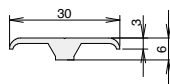

DIMENSIONS

Niro 164

Niro 365

Niro 288

Niro 513

Alu 090

Alu 253

DIMENSIONS

Alu 088

Alu 277

Alu 308

Alu 278

Alu 217

Alu 496

| TECHNICAL DATA | Niro | Alu |
|-----------------------|--|------------|
| Application | at the threshold of doorsets | |
| Material | stainless steel | aluminium |
| Fixing | bonded with adhesive or fixed with screws (not supplied) | |