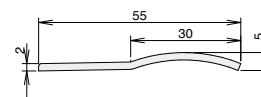

DIMENSIONS

Niro 164

Niro 365

Niro 288

Niro 513

Alu 090

Alu 253

DIMENSIONS

Alu 088

Alu 277

Alu 308

Alu 278

Alu 217

Alu 496

| TECHNICAL DATA | Niro | Alu |
|-----------------------|--|------------|
| Application | at the threshold of doorsets | |
| Material | stainless steel | aluminium |
| Fixing | bonded with adhesive or fixed with screws (not supplied) | |