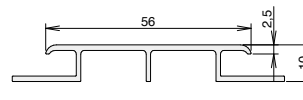

DIMENSIONS

Niro 164

Niro 365

Niro 288

Niro 513

Alu 090

Alu 253

DIMENSIONS

Alu 088

Alu 277

Alu 308

Alu 278

Alu 217

Alu 496

| TECHNICAL DATA | Niro | Alu |
|-----------------------|--|------------|
| Application | at the threshold of doorsets | |
| Material | stainless steel | aluminium |
| Fixing | bonded with adhesive or fixed with screws (not supplied) | |

| ART.NO. | Niro 164 | Niro 365 | Niro 288 | Niro 513 |
|----------------|-----------------|-----------------|-----------------|-----------------|
| | 3-107 | 3-135 | 3-103 | 3-150 |
| | Alu 090 | Alu 253 | Alu 088 | Alu 277 |
| | 3-111 | 3-114 | 3-117 | 3-104 |
| | Alu 308 | Alu 278 | Alu 217 | Alu 496 |
| | 3-120 | 3-108 | 3-100 | 3-152 |