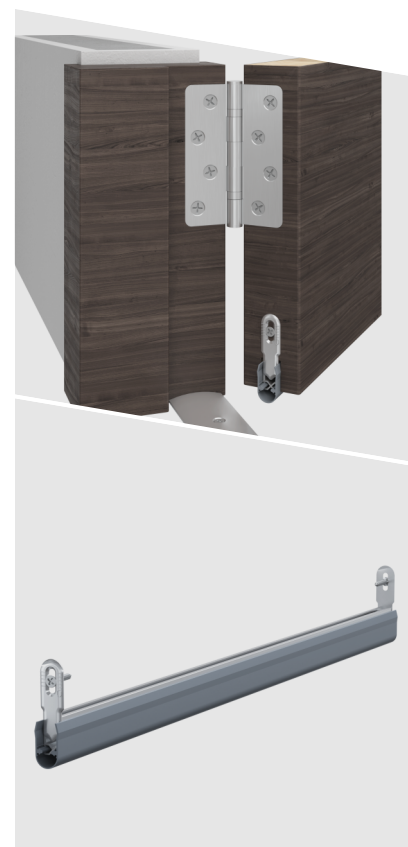

Tilt seals A -15

DETAILS

Articlenumber	1-372
Function	hinged door
Türenmaterial	timber
Application	interior door
Usage	sound protection

TECHNICAL DATA

Width	15 mm
Height	29 mm
Min. delivery length	220 mm
Max. delivery length	1333 mm
Standard length	708, 833, 958, 1083, 1208 mm
Sealingprofile	silicone, self-extinguishing

FITTING

Fixing	WS - fixing brackets
--------	----------------------

EXAMINATIONS AND CERTIFICATES

Sound	yes
EPD	yes

Tilt seals A -15