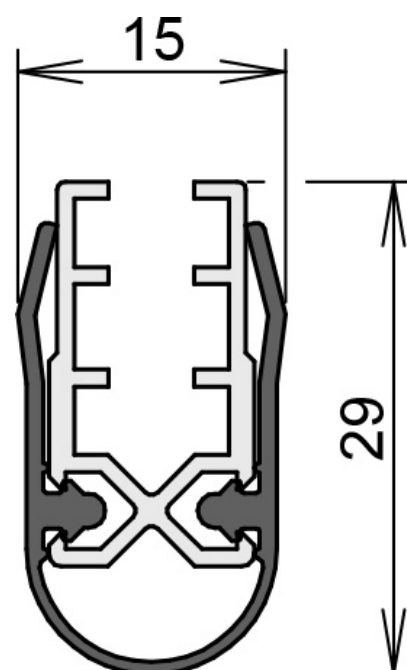

Tilt seals A -15

DETAILS

Articlenumber	1-372
Function	hinged door
Türenmaterial	timber
Application	interior door
Usage	sound protection

TECHNICAL DATA

Width	15 mm
Height	29 mm
Min. delivery length	220 mm
Max. delivery length	1333 mm
Standard length	708, 833, 958, 1083, 1208 mm
Sealingprofile	silicone, self-extinguishing

FITTING

Fixing	WS - fixing brackets
--------	----------------------

EXAMINATIONS AND CERTIFICATES

Sound	yes
EPD	yes

Tilt seals A -15