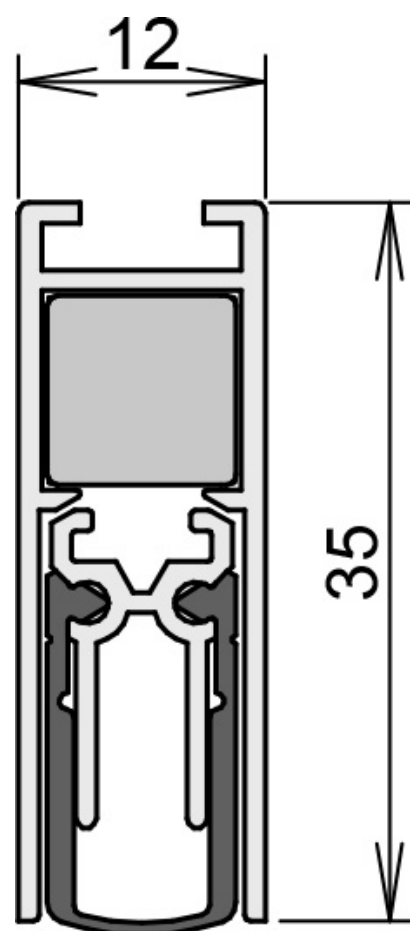

Doppeldicht M-12/35

DETAILS

Articlenumber	1-393
Function	hinged door
Türenmaterial	timber
Application	interior door
Usage	sound protection, smoke protection, fire protection, accessibility

TECHNICAL DATA

Width	12 mm
Height	35 mm
Min. delivery length	650 mm
Max. delivery length	1335 mm
Standard length	708, 833, 958, 1083, 1208 mm
max. travel	11 mm
Actuation	double-sided
Actuator	actuator/ actuator
Outerprofile	aluminium
Surface	plate finish
Sealingprofile	silicone, self-extinguishing

FITTING

Fixing	WS - fixing brackets

EXAMINATIONS AND CERTIFICATES

Sound	yes
Permanent function 200k	yes
Leakage rate certificate	yes
Barrier free	yes
UL	yes
EPD	yes