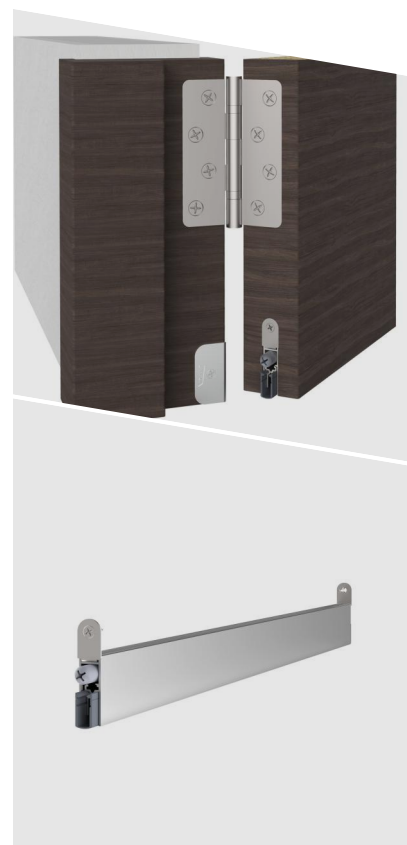

Doppeldicht M-12/35

DETAILS

Articlenumber	1-393
Function	hinged door
Türenmaterial	timber
Application	interior door
Usage	sound protection, smoke protection, fire protection, accessibility

TECHNICAL DATA

Width	12 mm
Height	35 mm
Min. delivery length	650 mm
Max. delivery length	1335 mm
Standard length	708, 833, 958, 1083, 1208 mm
max. travel	11 mm
Actuation	double-sided
Actuator	actuator/ actuator
Outerprofile	aluminium
Surface	plate finish
Sealingprofile	silicone, self-extinguishing

FITTING

Fixing	WS - fixing brackets

EXAMINATIONS AND CERTIFICATES

Sound	yes
Permanent function 200k	yes
Leakage rate certificate	yes
Barrier free	yes
UL	yes
EPD	yes