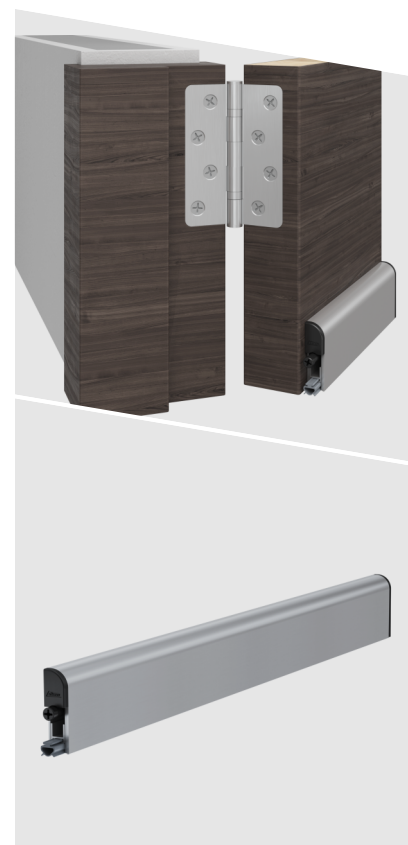

M-12 FS silver

DETAILS

Articlenumber	1-742
Function	hinged door
Türenmaterial	timber, metal, PVC
Application	interior door
Usage	sound protection, accessibility

TECHNICAL DATA

Width	13 mm
Height	49 mm
Min. delivery length	320 mm
Max. delivery length	1200 mm
max. travel	11 mm
Actuation	single-sided
Actuator	actuator
Outerprofile	aluminium
Surface	silver anodized (C-0)
Sealingprofile	TPE

FITTING

Fixing	FS - surface mounted
--------	----------------------

M-12 FS silver