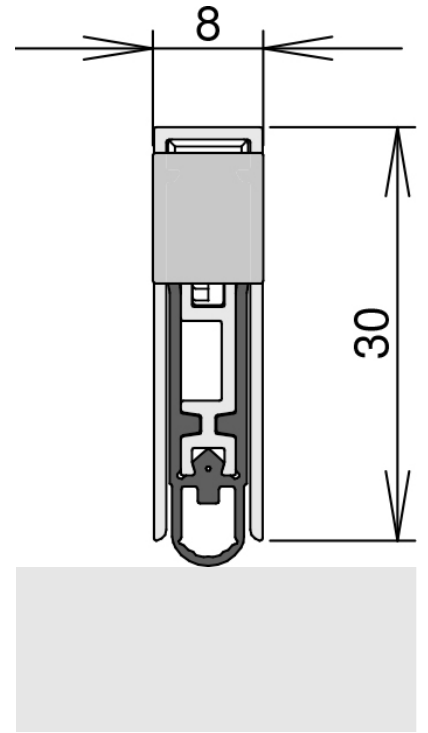

I-Ex® L-8/30 WS