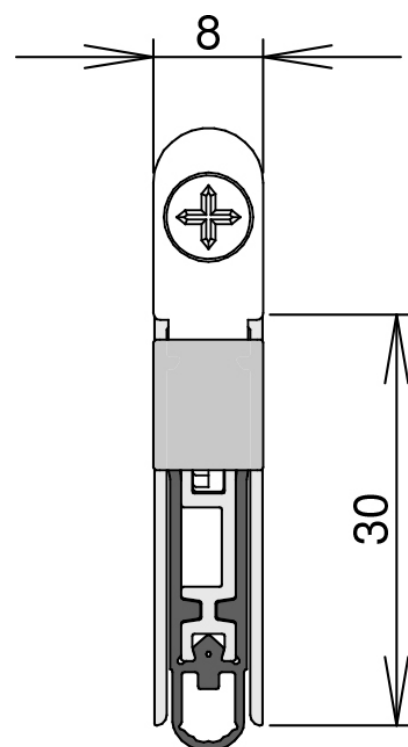

Schall-Ex® L-8/30 WS

DETAILS

Articlenumber	1-1000
Function	hinged door
Türenmaterial	timber
Application	interior door
Usage	sound protection, smoke protection, fire protection, accessibility

TECHNICAL DATA

Width	8 mm
Height	30 mm
Min. delivery length	235 mm
Max. delivery length	2000 mm
Standard length	708, 833, 958, 1083, 1208 mm
max. travel	20 mm
Actuation	single-sided
Actuator	sliding acuator
removableInner profile	yes
Outerprofile	aluminium
Surface	plate finish
Sealingprofile	silicone, self-extinguishing

FITTING

Fixing	WS - fixing brackets

EXAMINATIONS AND CERTIFICATES

Sound	yes
Permanent function IM	yes
Mio Certificate	yes
Barrier free	yes
UL	yes
EPD	yes
Certifire	yes