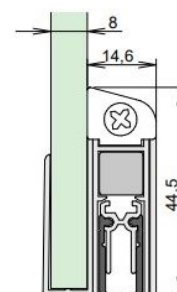

Schall-Ex® Duo GS-8

DETAILS

Articlenumber	1-408
Function	hinged door
Türenmaterial	glass
Application	interior door
Usage	sound protection, smoke protection, accessibility

TECHNICAL DATA

Width	14.6 mm
Height	44.5 mm
Min. delivery length	650 mm
Max. delivery length	1333 mm
Thickness of glass	8 mm
Standard length	708, 833, 958, 1083, 1208 mm
max. travel	11 mm
Actuation	double-sided
Actuator	actuator/ actuator
Outerprofile	aluminium
Surface	silver anodized (C-0)
Sealingprofile	silicone, self-extinguishing

FITTING

Fixing	glue glue/ silicon transpaent

EXAMINATIONS AND CERTIFICATES

Sound	yes
Permanent function 1M	yes
Mio Certificate	yes
Leakage rate certificate	yes
Barrier free	yes
EPD	yes