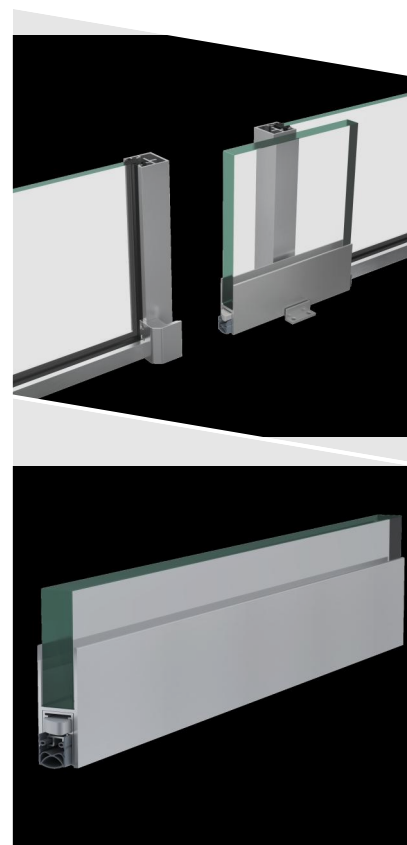

Schall-Ex® Duo GS-H20

DETAILS

Articlenumber	1-440
Function	hinged door
Türenmaterial	glass
Application	interior door
Usage	sound protection, smoke protection, accessibility

TECHNICAL DATA

Width	25.5 mm
Height	68 mm
Min. delivery length	708 mm
Max. delivery length	1500 mm
Thickness of glass	20 mm
Standard length	708, 833, 958, 1083, 1208 mm
max. travel	12 mm
Actuation	double-sided
Actuator	actuator/ actuator
Outerprofile	aluminium
Surface	silver anodized (C-0)
Sealingprofile	silicone, self-extinguishing

FITTING

Fixing	glue glue/ silicon transpaent
--------	----------------------------------

EXAMINATIONS AND CERTIFICATES

Permanent function 200k	yes
Permanent function 1M	yes
Mio Certificate	yes
Leakage rate certificate	yes
Barrier free	yes
EPD	yes

I-Ex[®] Duo GS-H20