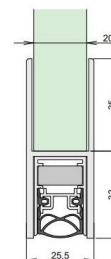

Schall-Ex® Duo GS-H20

DETAILS

Articlenumber	1-440
Function	hinged door
Türenmaterial	glass
Application	interior door
Usage	sound protection, smoke protection, accessibility

TECHNICAL DATA

Width	25.5 mm
Height	68 mm
Min. delivery length	708 mm
Max. delivery length	1500 mm
Thickness of glass	20 mm
Standard length	708, 833, 958, 1083, 1208 mm
max. travel	12 mm
Actuation	double-sided
Actuator	actuator/ actuator
Outerprofile	aluminium
Surface	silver anodized (C-0)
Sealingprofile	silicone, self-extinguishing

FITTING

Fixing	glue glue/ silicon transpaent

EXAMINATIONS AND CERTIFICATES

Permanent function 200k	yes
Permanent function 1M	yes
Mio Certificate	yes
Leakage rate certificate	yes
Barrier free	yes
EPD	yes