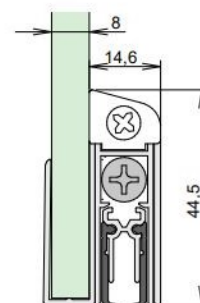

Schall-Ex® GS-8

DETAILS

Articlenumber	1-407
Function	hinged door
Türenmaterial	glass
Application	interior door
Usage	sound protection, smoke protection, accessibility

TECHNICAL DATA

Width	14.6 mm
Height	44.5 mm
Min. delivery length	235 mm
Max. delivery length	1333 mm
Thickness of glass	8 mm
Standard length	708, 833, 958, 1083, 1208 mm
max. travel	11 mm
Actuation	single-sided
Actuator	actuator
Outerprofile	aluminium
Surface	silver anodized (C-0)
Sealingprofile	silicone, self-extinguishing

FITTING

Fixing	glue glue/ silicon transparent
--------	-----------------------------------

EXAMINATIONS AND CERTIFICATES

Sound	yes
Permanent function IM	yes
Mio Certificate	yes
Leakage rate certificate	yes
Barrier free	yes
EPD	yes