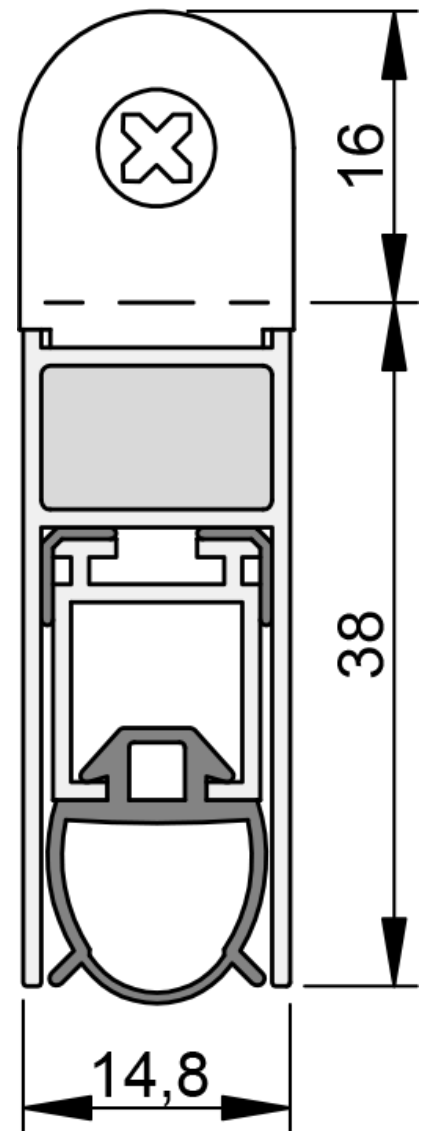

Slide L-15/38 WS

DETAILS

Articlenumber	1-177
Function	hinged door
Türenmaterial	timber
Application	internal door
Usage	sound protection

TECHNICAL DATA

Groove width	15 mm
Groove depth	38 mm
Min. delivery length	300 mm
Max. delivery length	1700 mm
max. travel	20 mm
Actuation	single-sided
Actuator	sliding acutator
Sealingprofile	silicone, self-extinguishing

FITTING

Fixing	WS - Winkel-Schrauben
--------	-----------------------

EXAMINATIONS AND CERTIFICATES

EPD	yes
REACH	yes

Slide L-15/38 WS

Slide L-15/38 WS