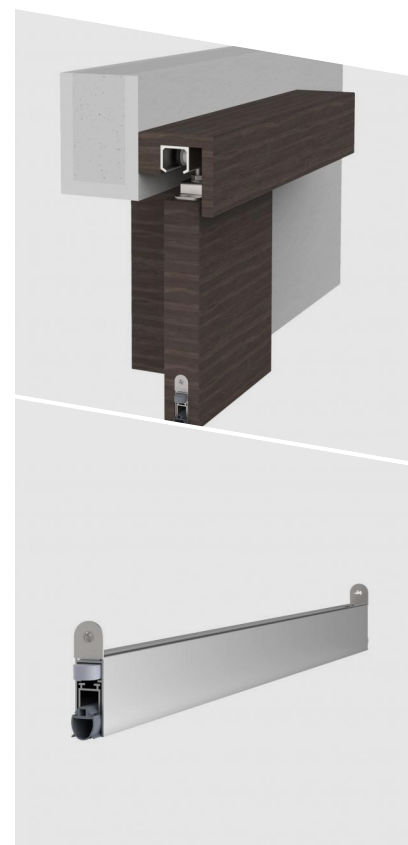

Slide L-15/38 WS

DETAILS

Articlenumber	1-177
Function	hinged door
Türenmaterial	timber
Application	internal door
Usage	sound protection

TECHNICAL DATA

Groove width	15 mm
Groove depth	38 mm
Min. delivery length	300 mm
Max. delivery length	1700 mm
max. travel	20 mm
Actuation	single-sided
Actuator	sliding acutator
Sealingprofile	silicone, self-extinguishing

FITTING

Fixing	WS - Winkel-Schrauben
--------	-----------------------

EXAMINATIONS AND CERTIFICATES

EPD	yes
REACH	yes

Slide L-15/38 WS

Slide L-15/38 WS