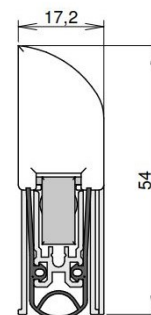

Schall-Ex® L-15 FS C-0

DETAILS

Articlenumber	1-884
Function	hinged door
Türenmaterial	timber, metal, PVC
Application	exterior door, interior door
Usage	sound protection, smoke protection, fire protection, accessibility

TECHNICAL DATA

Width	17.2 mm
Height	54 mm
Min. delivery length	235 mm
Max. delivery length	2335 mm
Standard length	805, 930, 1055 mm
max. travel	20 mm
Actuation	single-sided
Actuator	sliding acutator
Outerprofile	aluminium
Surface	silver anodized (C-0)
Sealingprofile	silicone, self-extinguishing

FITTING

Fixing	FS - surface mounted (concealed screws)

EXAMINATIONS AND CERTIFICATES

Permanent function 200k	yes
Leakage rate certificate	yes
Corrision test	yes
Corrision	yes
Barrier free	yes
UL	yes
EPD	yes
Certifire	yes