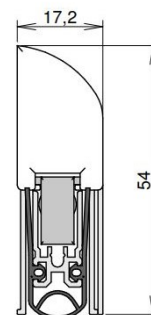

Schall-Ex® L-15 FS C-0

DETAILS

Articlenumber	1-884
Function	hinged door
Türenmaterial	timber, metal, PVC
Application	exterior door, interior door
Usage	sound protection, smoke protection, fire protection, accessibility

TECHNICAL DATA

Width	17.2 mm
Height	54 mm
Min. delivery length	235 mm
Max. delivery length	2335 mm
Standard length	805, 930, 1055 mm
max. travel	20 mm
Actuation	single-sided
Actuator	sliding acutator
Outerprofile	aluminium
Surface	silver anodized (C-0)
Sealingprofile	silicone, self-extinguishing

FITTING

Fixing	FS - surface mounted (concealed screws)

EXAMINATIONS AND CERTIFICATES

Permanent function 200k	yes
Leakage rate certificate	yes
Corrision test	yes
Corrision	yes
Barrier free	yes
UL	yes
EPD	yes
Certifire	yes