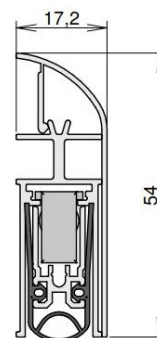

Schall-Ex® L-15 FS C-0

DETAILS

Articlenumber	1-884
Function	hinged door
Türenmaterial	timber, metal, PVC
Application	exterior door, interior door
Usage	sound protection, smoke protection, fire protection, accessibility

TECHNICAL DATA

Width	17.2 mm
Height	54 mm
Min. delivery length	235 mm
Max. delivery length	2335 mm
Standard length	805, 930, 1055 mm
max. travel	20 mm
Actuation	single-sided
Actuator	sliding acutator
Outerprofile	aluminium
Surface	silver anodized (C-0)
Sealingprofile	silicone, self-extinguishing

FITTING

Fixing	FS - surface mounted (concealed screws)

EXAMINATIONS AND CERTIFICATES

Permanent function 200k	yes
Leakage rate certificate	yes
Corrision test	yes
Corrision	yes
Barrier free	yes
UL	yes
EPD	yes
Certifire	yes