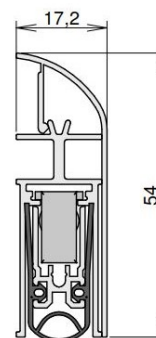

Schall-Ex® L-15 FS C-0

DETAILS

Articlenumber	1-884
Function	hinged door
Türenmaterial	timber, metal, PVC
Application	exterior door, interior door
Usage	sound protection, smoke protection, fire protection, accessibility

TECHNICAL DATA

Width	17.2 mm
Height	54 mm
Min. delivery length	235 mm
Max. delivery length	2335 mm
Standard length	805, 930, 1055 mm
max. travel	20 mm
Actuation	single-sided
Actuator	sliding acutator
Outerprofile	aluminium
Surface	silver anodized (C-0)
Sealingprofile	silicone, self-extinguishing

FITTING

Fixing	FS - surface mounted (concealed screws)

EXAMINATIONS AND CERTIFICATES

Permanent function 200k	yes
Leakage rate certificate	yes
Corrision test	yes
Corrision	yes
Barrier free	yes
UL	yes
EPD	yes
Certifire	yes