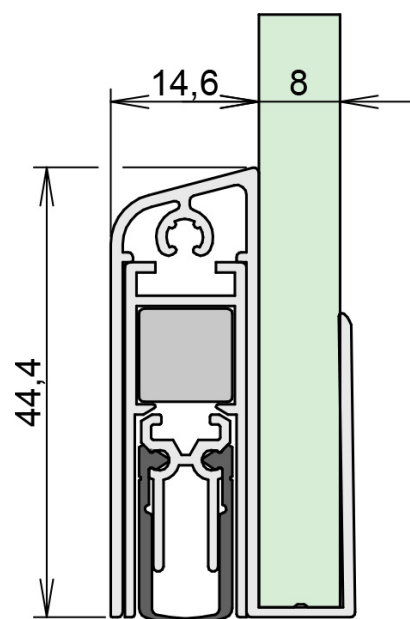

Schall-Ex® Slide GS-8

DETAILS

Articlenumber	1-566
Function	sliding door
Türenmaterial	glass
Application	interior door
Usage	sound protection, smoke protection, accessibility

TECHNICAL DATA

Width	14.7 mm
Height	44.5 mm
Min. delivery length	280 mm
Max. delivery length	1605 mm
Thickness of glass	8 mm
Standard length	708, 833, 958, 1083, 1208 mm
max. travel	11 mm
Actuation	single-sided
Actuator	slide actuator
Outerprofile	aluminium
Surface	silver anodized (C-0)
Sealingprofile	silicone, self-extinguishing

FITTING

Fixing	glue glue/ silicon transparent

EXAMINATIONS AND CERTIFICATES

Sound	yes
Permanent function IM	yes
Mio Certificate	yes
Leakage rate certificate	yes
Barrier free	yes
EPD	yes