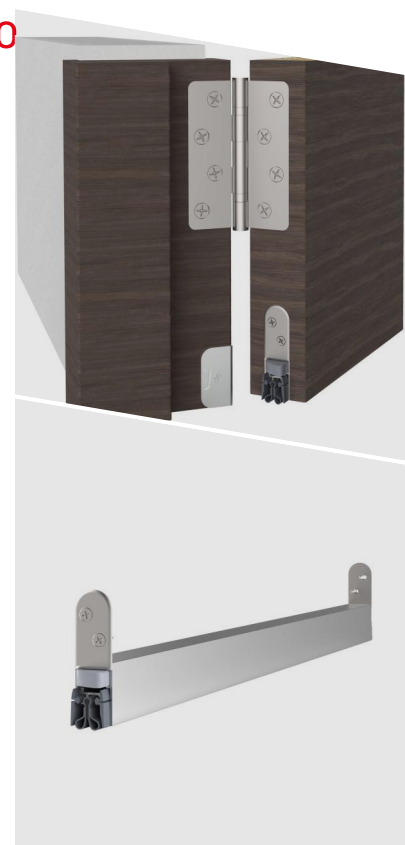

Schall-Ex® radiation protection WS BD Duo

DETAILS

Articlenumber	1-522
Function	hinged door
Türenmaterial	timber
Application	interior door
Usage	sound protection, radiation protection, accessibility

TECHNICAL DATA

Width	19.7 mm
Height	30 mm
Min. delivery length	708 mm
Max. delivery length	1500 mm
Standard length	708, 833, 958, 1083, 1208 mm
max. travel	12 mm
Actuation	double-sided
Actuator	actuator/ actuator
Outerprofile	aluminium
Surface	silver anodized (C-0)
Sealingprofile	silicone self-extinguishing, lead rubber

FITTING

Fixing	WS - fixing brackets

EXAMINATIONS AND CERTIFICATES

Barrier free	yes
EPD	yes