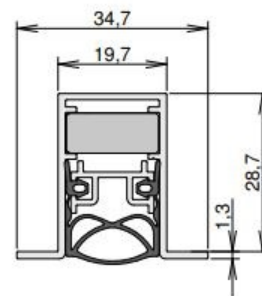

Schall-Ex® Ultra OS

DETAILS

Articlenumber	1-293
Function	hinged door, hinged gate
Türenmaterial	timber, metal
Application	exterior door, interior door
Usage	sound protection, smoke protection, fire protection, accessibility

TECHNICAL DATA

Width	19.7 mm
Height	30 mm
Min. delivery length	220 mm
Max. delivery length	2500 mm
Standard length	708, 833, 958, 1083, 1208 mm
max. travel	12 mm
Actuation	single-sided
Actuator	actuator
Outerprofile	aluminium
Surface	silver anodized (C-0)
Sealingprofile	silicone, self-extinguishing

FITTING

Fixing	OS - omega-shaped profile unterschrauben
Espagnolette bolt	yes

EXAMINATIONS AND CERTIFICATES

Sound	yes
Permanent function IM	yes
Mio Certificate	yes
Leakage rate certificate	yes
Corrosion test	yes
Corrosion	yes
Barrier free	yes