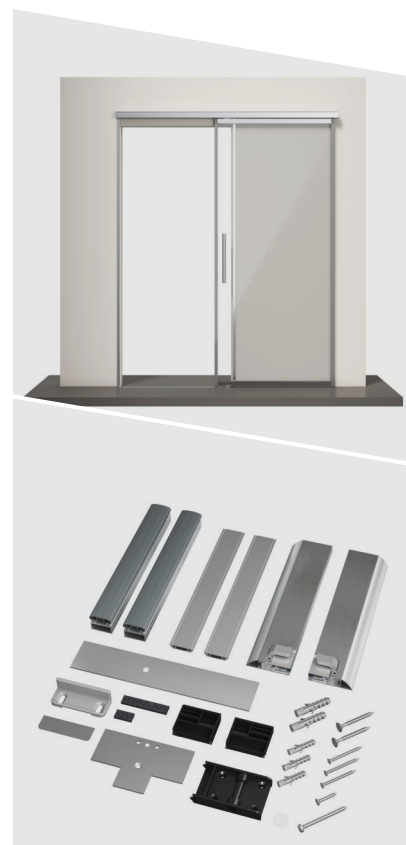

Universal M-12 (set) C-0

DETAILS

Articlenumber	1-1016
Function	sliding door
Türenmaterial	timber, glass, metal
Application	interior door
Usage	sound protection, accessibility

TECHNICAL DATA

Width	13.7 mm
Height	48.5 mm
Min. delivery length	450 mm
Max. delivery length	1958 mm
max. travel	11 mm
Actuation	single-sided
Surface	silver anodized (C-0)
Sealingprofile	silicone, self-extinguishing

Universal M-12 (set) C-0