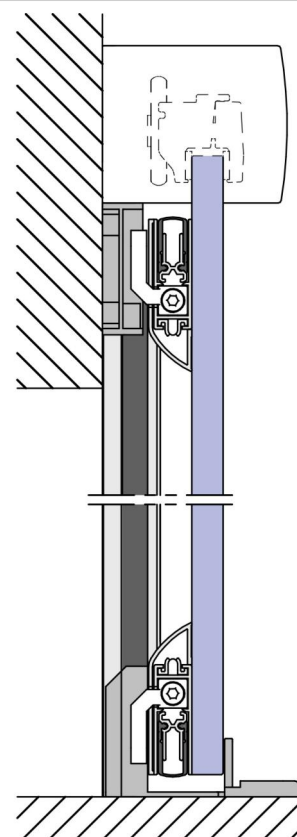

Universal M-12 (set) C-0

DETAILS

Articlenumber	1-1016
Function	sliding door
Türenmaterial	timber, glass, metal
Application	interior door
Usage	sound protection, accessibility

TECHNICAL DATA

Width	13.7 mm
Height	48.5 mm
Min. delivery length	450 mm
Max. delivery length	1958 mm
max. travel	11 mm
Actuation	single-sided
Surface	silver anodized (C-0)
Sealingprofile	silicone, self-extinguishing