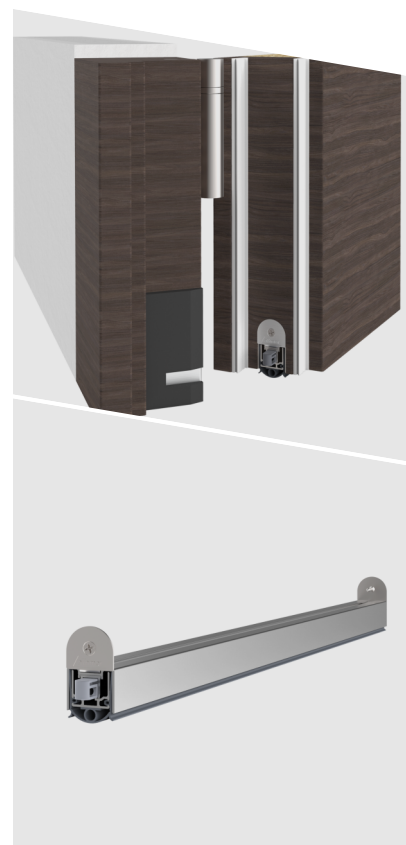

Rainstop® L-24/20 WS

DETAILS

Articlenumber	1-955
Function	hinged door
Türenmaterial	timber, metal, PVC
Application	exterior door
Usage	sound protection, smoke protection, fire protection, accessibility, driving rain

TECHNICAL DATA

Width	24 mm
Height	20 mm
Min. delivery length	230 mm
Max. delivery length	2000 mm
Standard length	750, 900, 1050, 1200, 1250 mm
max. travel	16 mm
Actuation	single-sided
Actuator	sliding acuator
removableInner profile	yes
Outerprofile	aluminium
Surface	silver anodized (C-0)
Sealingprofile	silicone, self-extinguishing

FITTING

Fixing	WS - fixing brackets
Espagnolette bolt	yes

EXAMINATIONS AND CERTIFICATES

Sound	yes
Permanent function 200k	yes
Mio Certificate	yes
Leakage rate certificate	yes
Corrision test	yes
Corrision	yes
Barrier free	yes