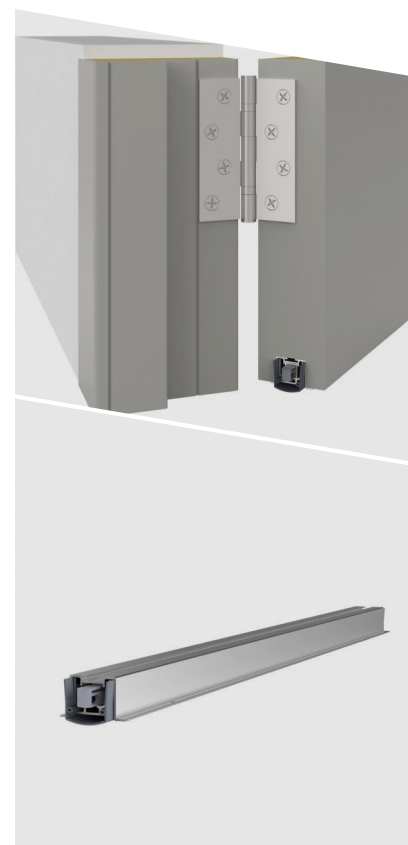

Stadi L-24/20 OS

DETAILS

Articlenumber	1-959
Function	hinged door
Türenmaterial	timber, metal, PVC
Application	exterior door, internal door
Usage	sound protection, smoke protection, fire protection, accessibility

TECHNICAL DATA

Width	24 mm
Height	20 mm
Min. delivery length	230 mm
Max. delivery length	3000 mm
Standard length	750, 900, 1050, 1200 mm
max. travel	16 mm
Actuation	single-sided
Actuator	sliding acutator
removableInner profile	yes
Outerprofile	aluminium
Surface	plate finish
Sealingprofile	silicone, self-extinguishing

FITTING

Fixing	OS - omega-shaped profile screw under
Pressureplate	stainless steel
Espagnolette bolt	yes

EXAMINATIONS AND CERTIFICATES

Permanent function IM	yes
Mio Certificate	yes
Leakage rate certificate	yes
Corrision test	yes
Corrision	yes