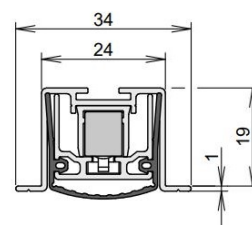

TECHNICAL DATA

Width	24 mm
Height	20 mm
Min. delivery length	230 mm
Max. delivery length	3000 mm
Standard length	750, 900, 1050, 1200 mm
max. travel	16 mm
Actuation	single-sided
Actuator	sliding acutator
removableInner profile	yes
Outerprofile	aluminium
Surface	plate finish
Sealingprofile	silicone, self-extinguishing

FITTING

Fixing	OS - omega-shaped profile screw under
Pressureplate	stainless steel
Espagnolette bolt	yes

EXAMINATIONS AND CERTIFICATES

Permanent function IM	yes
Mio Certificate	yes
Leakage rate certificate	yes
Corrision test	yes
Corrision	yes