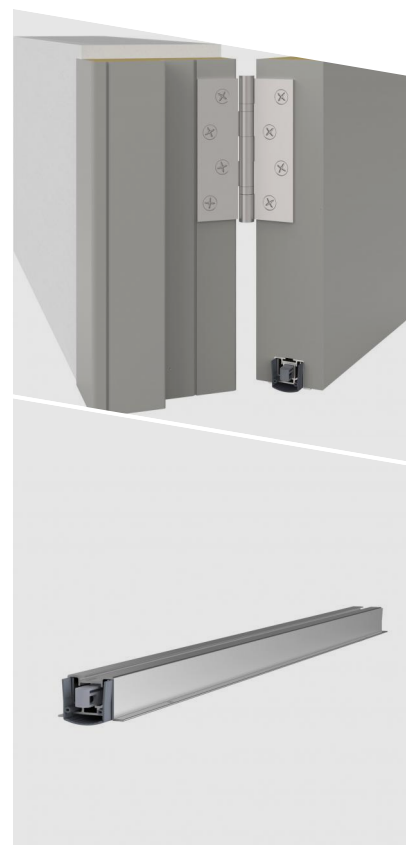

Stadi L-24/20 OS

DETAILS

Articlenumber	1-959
Function	hinged door
Türenmaterial	timber, metal, PVC
Application	exterior door, internal door
Usage	draught, smoke protection, fire protection, accessibility

TECHNICAL DATA

Groove width	24 mm
Groove depth	19 mm
Min. delivery length	230 mm
Max. delivery length	3000 mm
Default length	750, 900, 1200 mm
max. travel	16 mm
Actuation	single-sided
Actuator	Gleitauslöser
Innenprofil ausschiebbar	yes
Outerprofile	aluminium
Surface	silver anodized [C-0]
Sealingprofile	Silikon

FITTING

Fixing	OS - Omega schrauben von unten verschrauben
Espagnolette bolt	yes

EXAMINATIONS AND CERTIFICATES

Permanent function 200k	yes
Leakage rate certificate	yes
Barrier free	yes
UL	yes
EPD	yes

Stadi L-24/20 OS